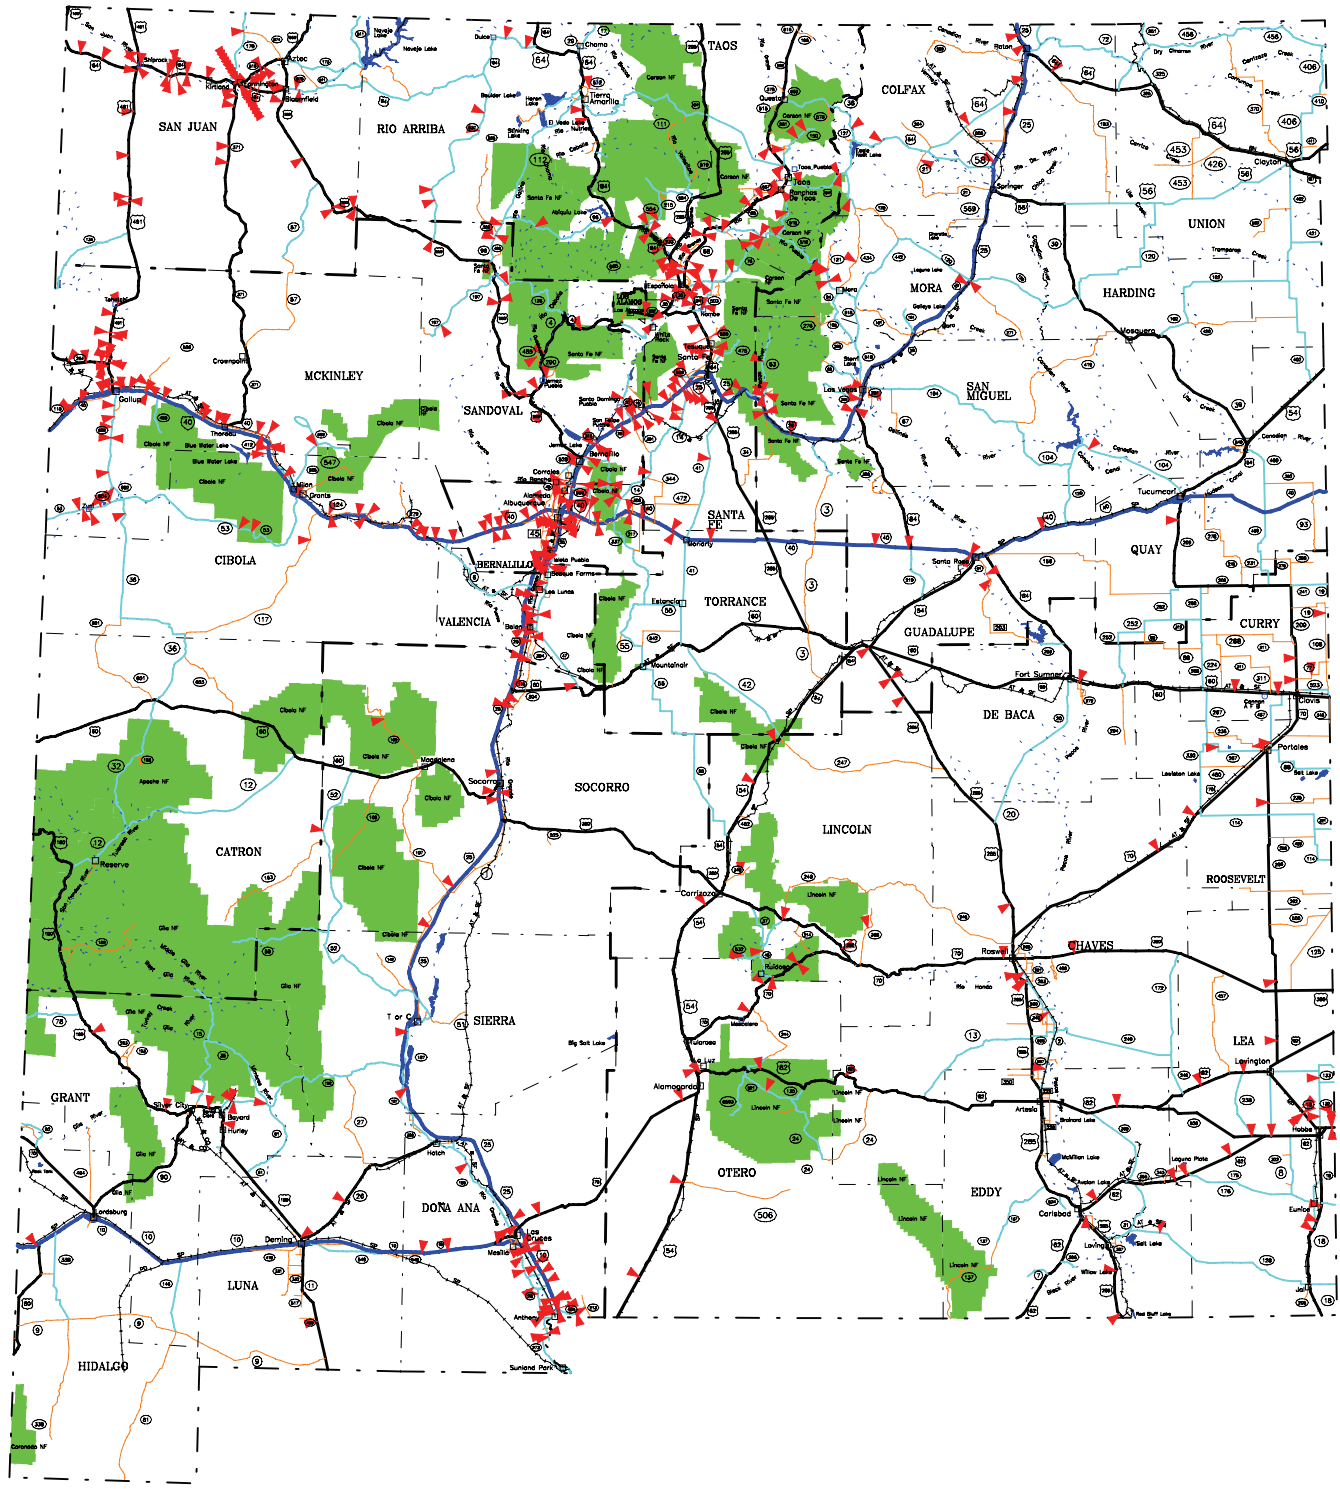

-- The Geographic Road Network Data Base --  
**State of New Mexico**  
**2005 ALCOHOL CRASH LOCATIONS**  
 New Mexico State Highway System

- |  |                        |  |                 |
|--|------------------------|--|-----------------|
|  | Alcohol Crash Location |  | Railroad        |
|  | Interstate             |  | River           |
|  | Primary Roads          |  | Lake            |
|  | Secondary Roads        |  | National Forest |
|  | Other State Roads      |  |                 |

Prepared for the  
 New Mexico Traffic Safety Bureau  
 Department of Transportation  
 Under Contract Number C04950

DIVISION OF GOVERNMENT RESEARCH  
 The University of New Mexico  
 (505) 277-3305  
 03/07/07