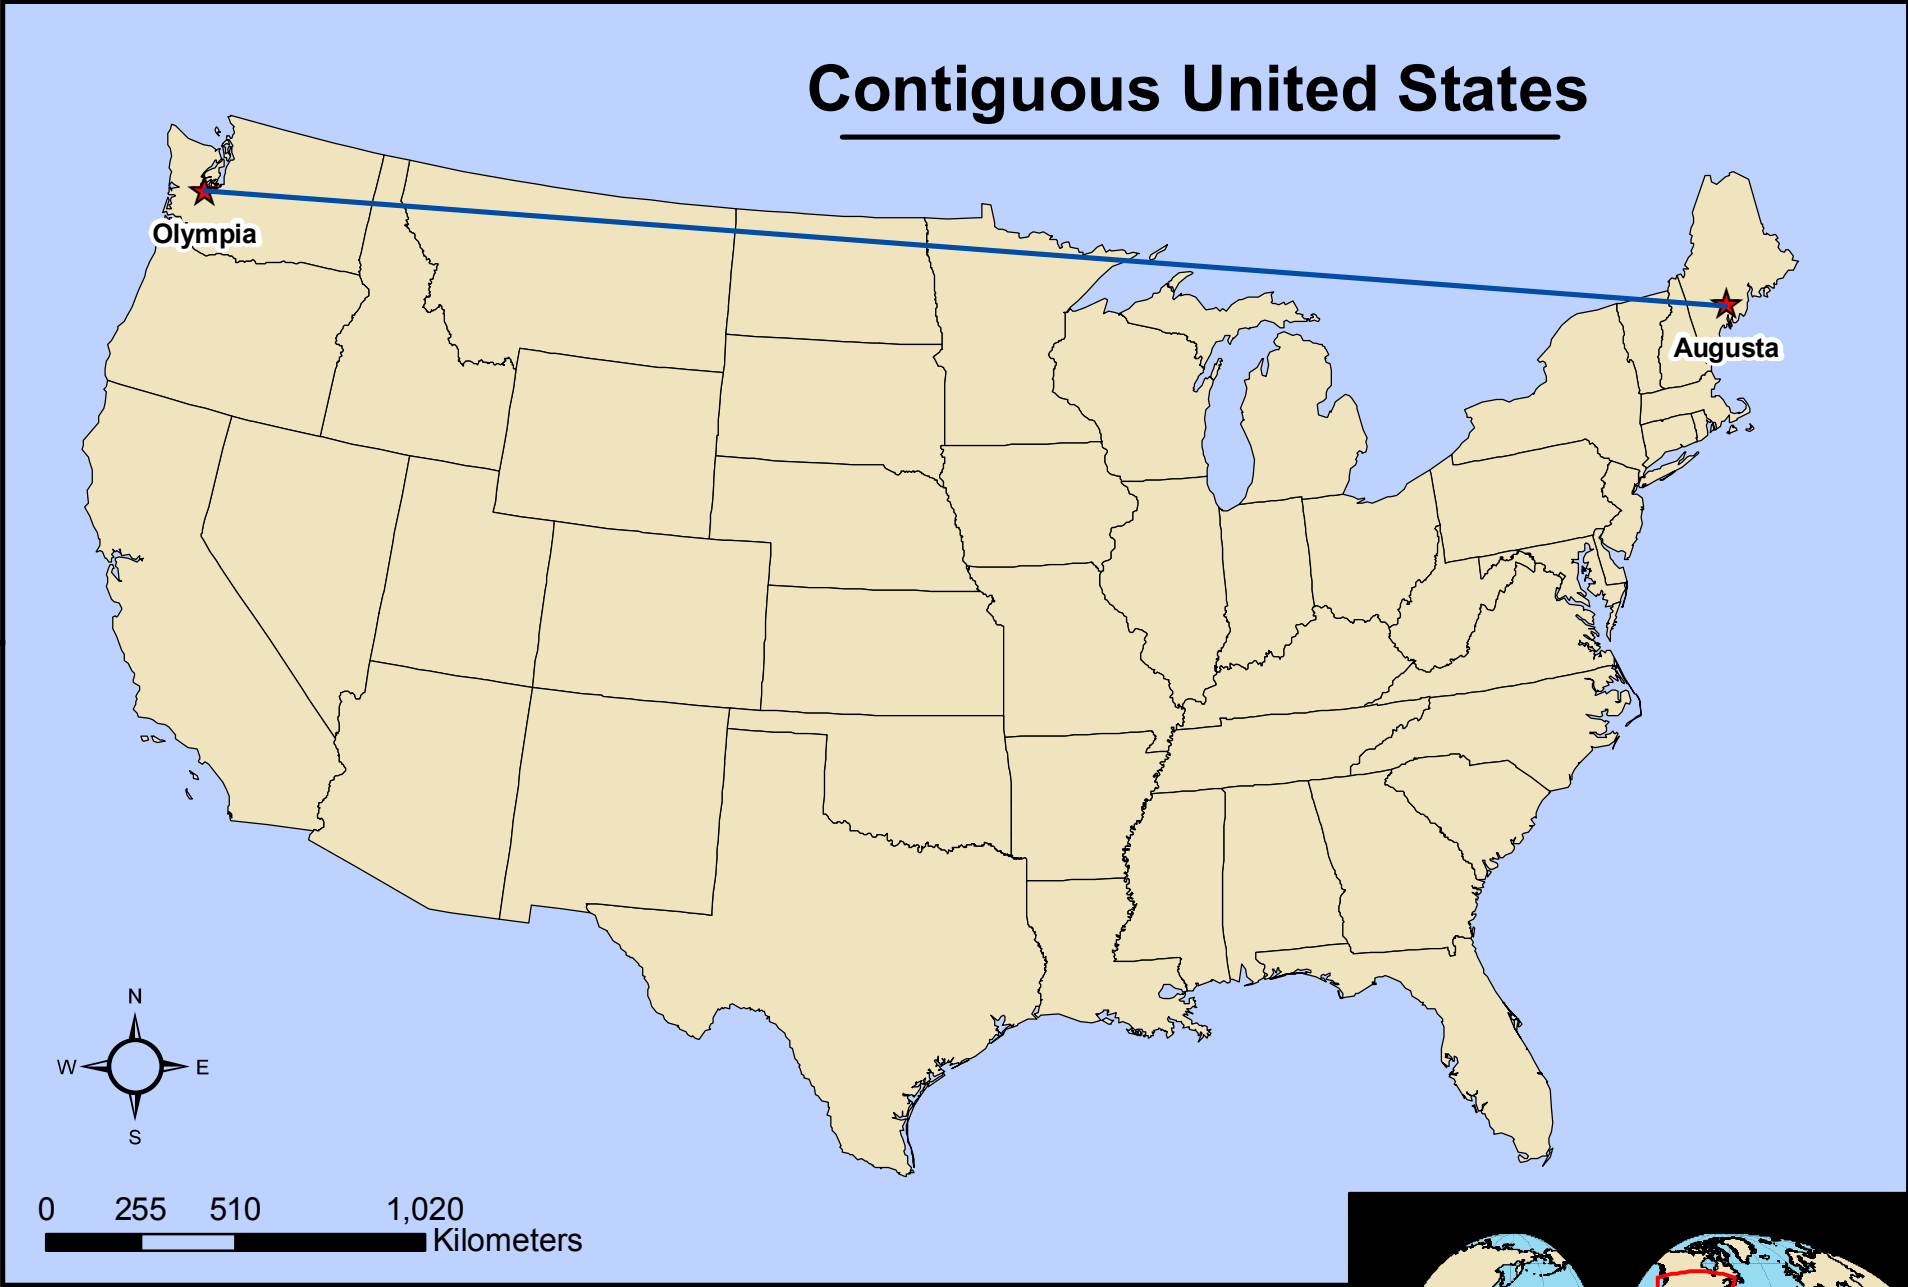

# Contiguous United States

Coordinate System of United States Map: Albers Equal Area Conic USGS

Map Distance:  
— Olympia, Wa to Augusta, Me: 4,096 Km, 2545.1 Mi