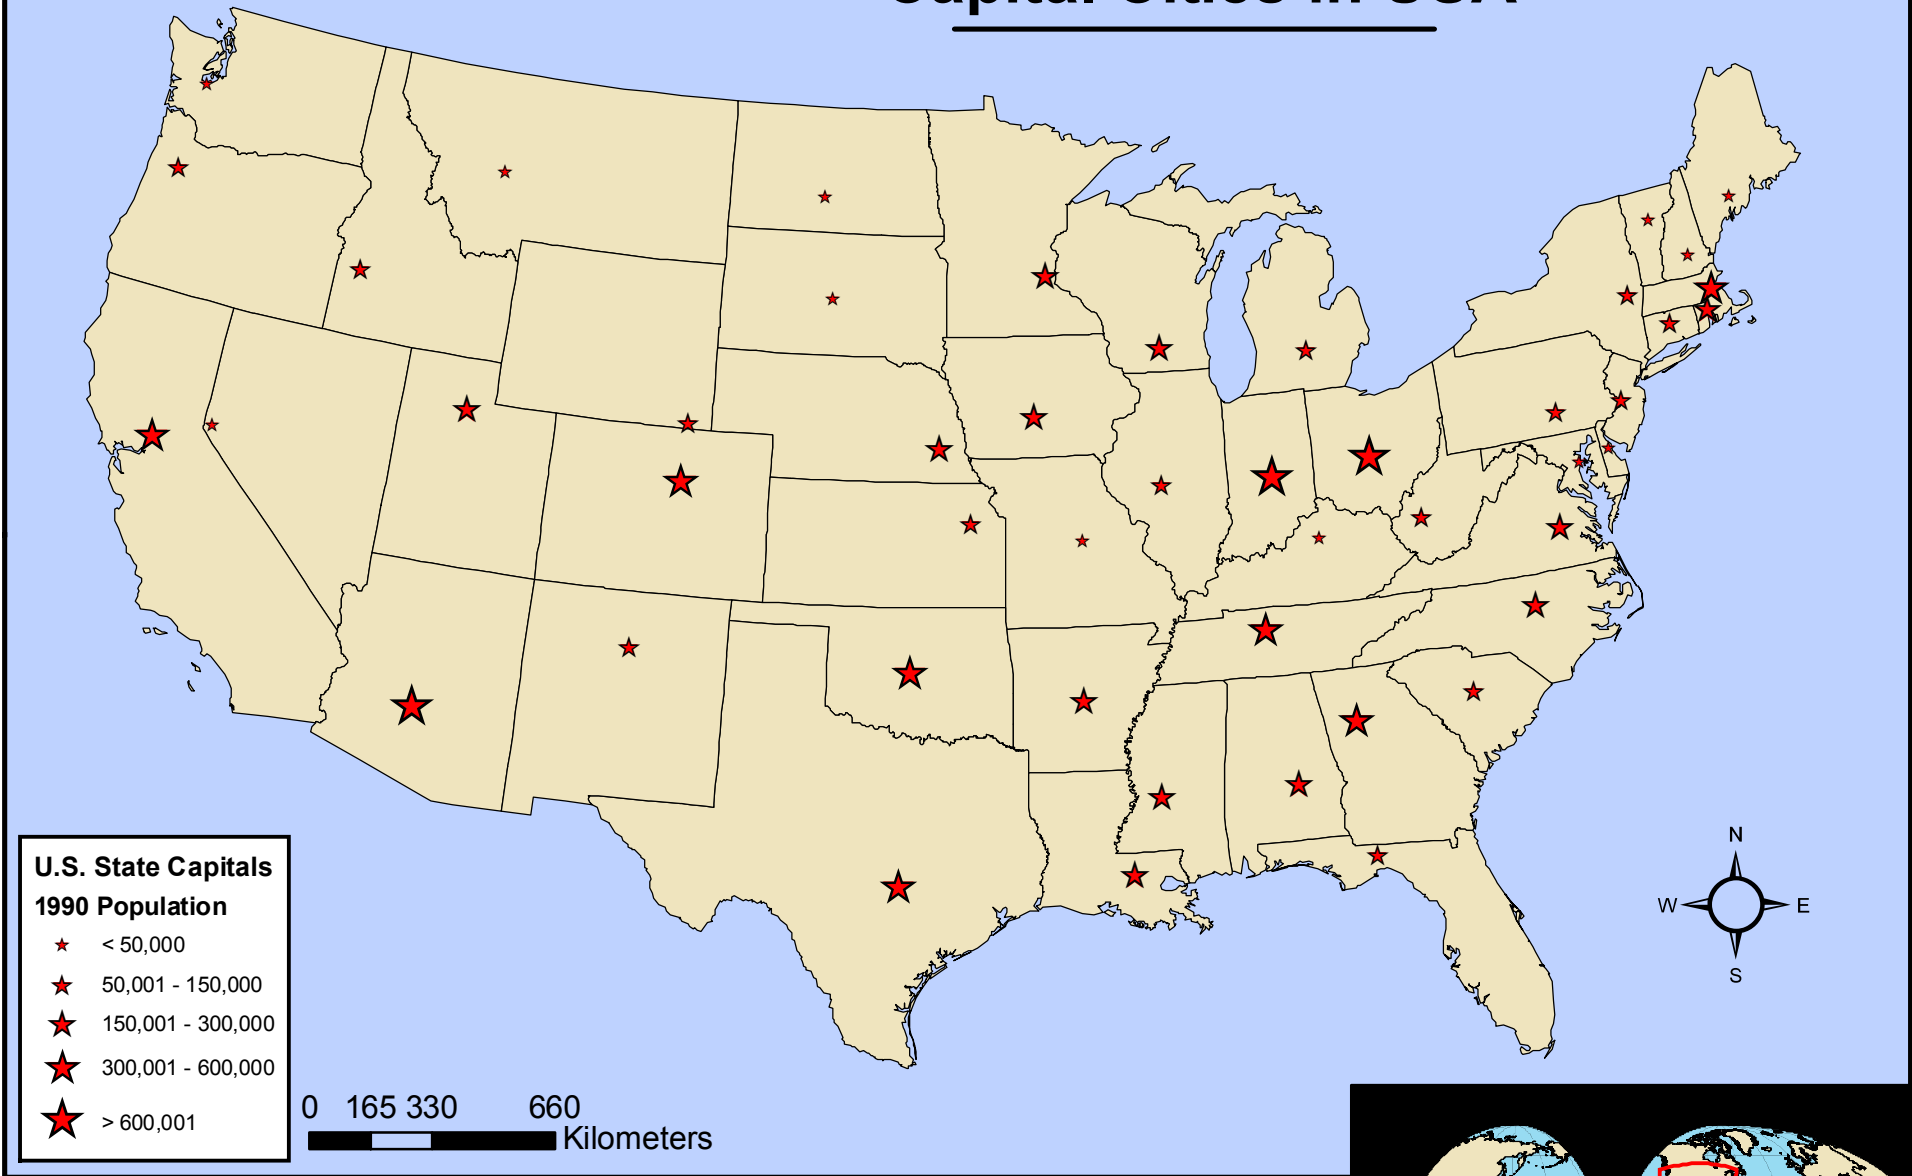

Capital Cities in USA

Select US Capital Statistics

US Capital Population Extremes:
Low: 8,247 in Montpelier, Vermont
High: 983,403 in Phoenix, Arizona

Highest US Capital Elevation:
Santa Fe, NM 6989 ft

Map design by Stephen Brown, Feb 2009