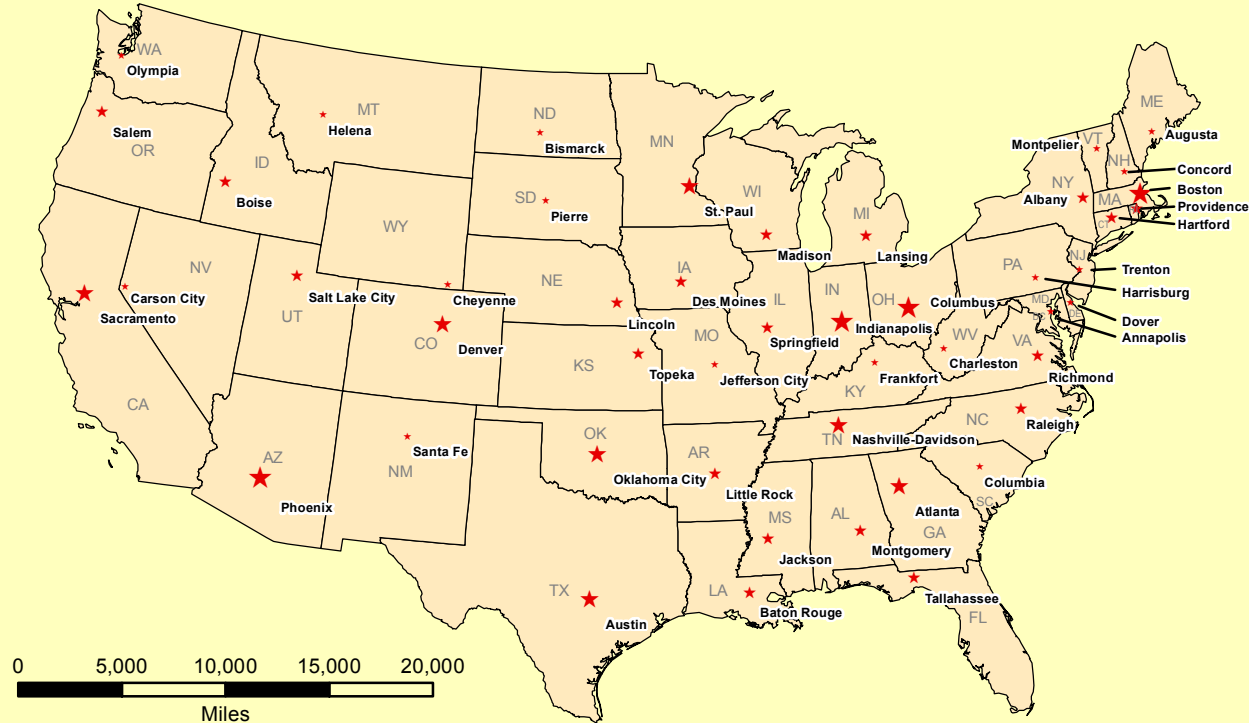

Capital Cities of the Contiguous United States of America

Population, 1990

- ★ < 100,000
- ★ 100,000 - 250,000
- ★ 250,000 - 500,000
- ★ 500,000 - 1,000,000

USA map: Albers Equal-Area Conic | World map: Robinson
Tom Heller | 2016 | CE 547