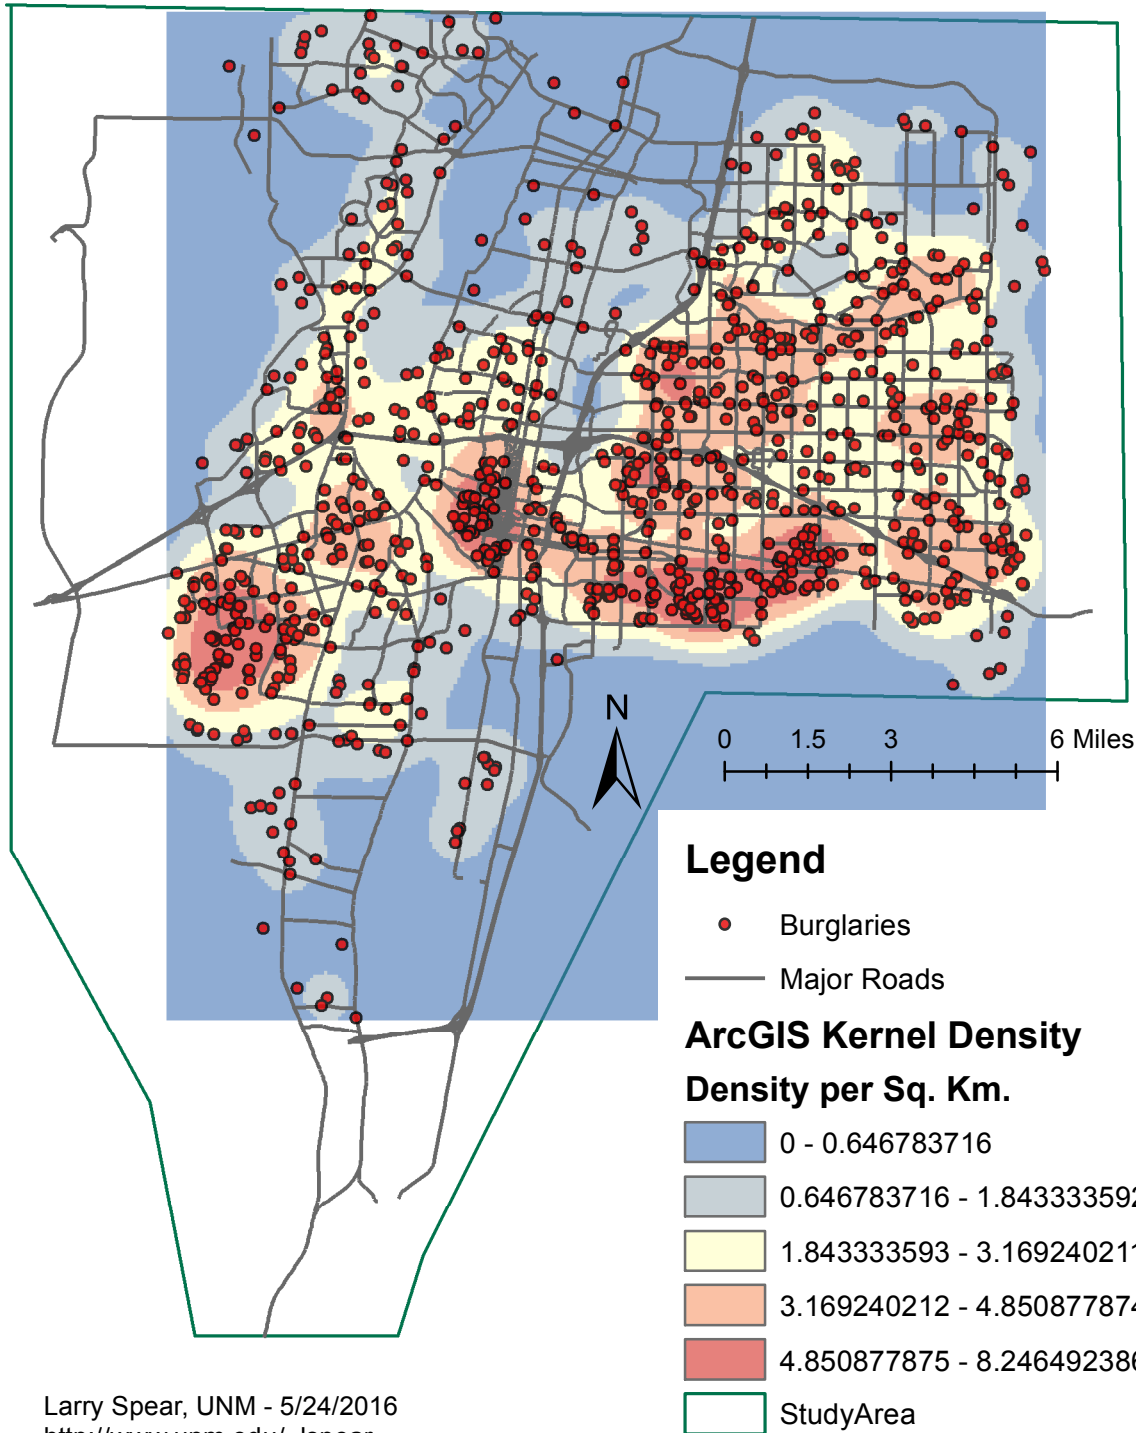

# Albuquerque, NM - Burglary Density 2015 (10/30/2015 - 12/31/2015) ArcGIS Kernel Density

Larry Spear, UNM - 5/24/2016  
<http://www.unm.edu/~lspear>

Note: Preliminary Draft