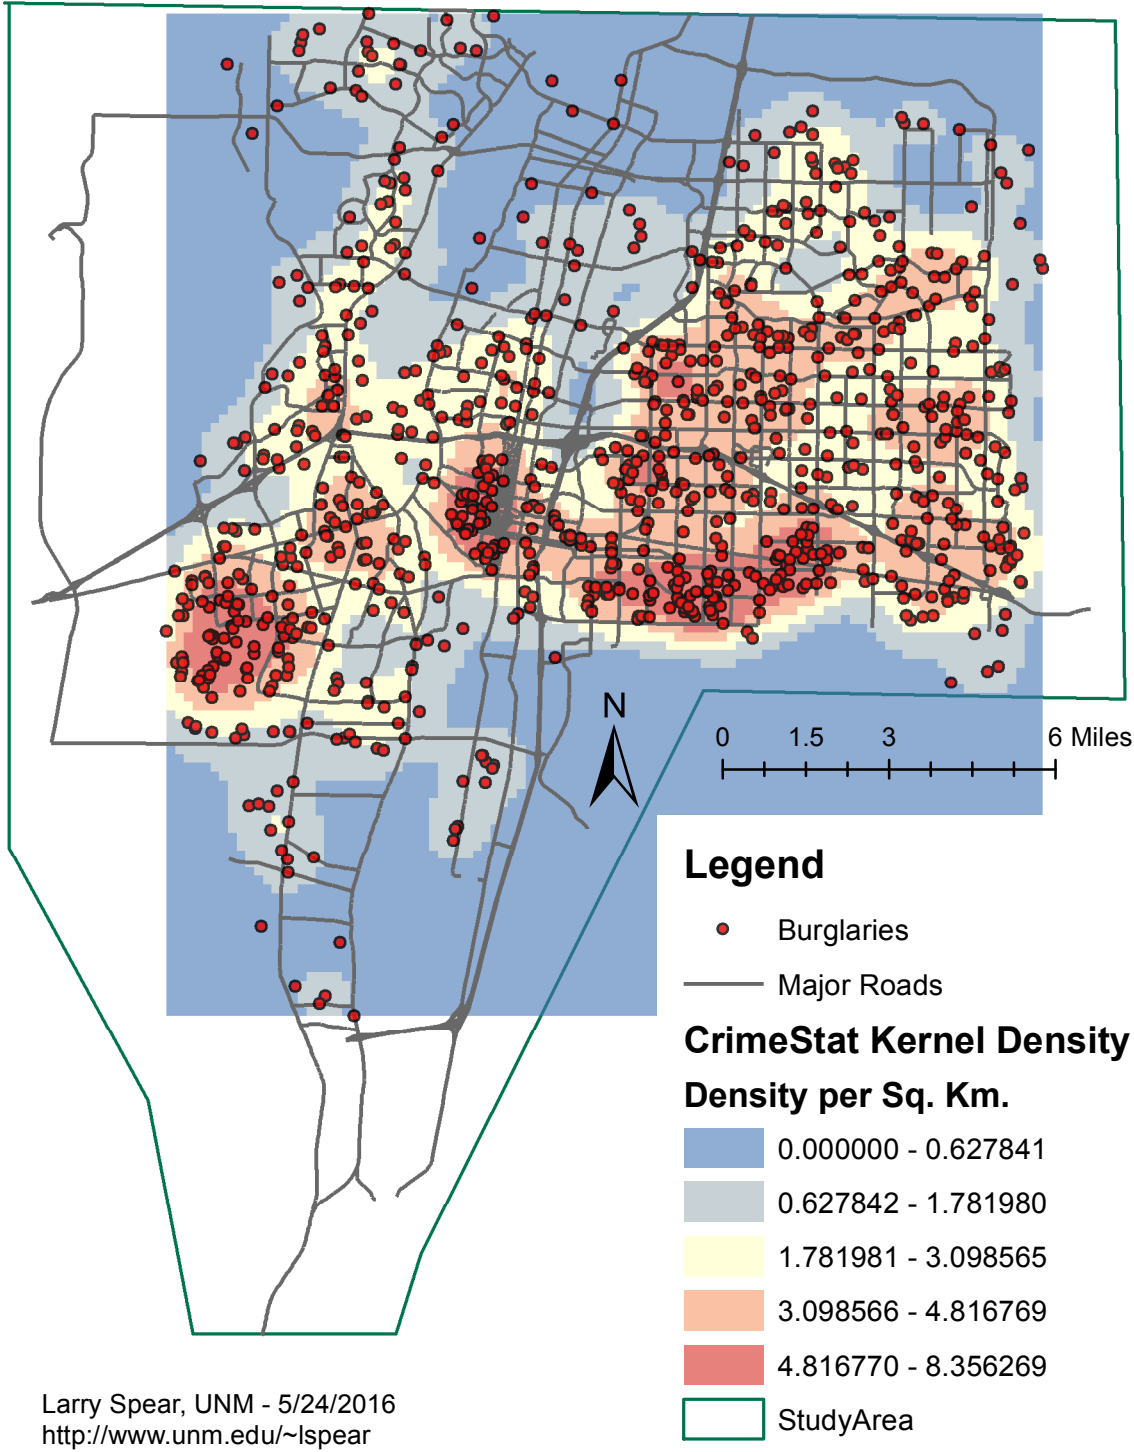

# Albuquerque, NM - Burglary Density 2015 (10/30/2015 - 12/31/2015) CrimeStat Kernel Density

Larry Spear, UNM - 5/24/2016  
<http://www.unm.edu/~lspear>

Note: Preliminary Draft