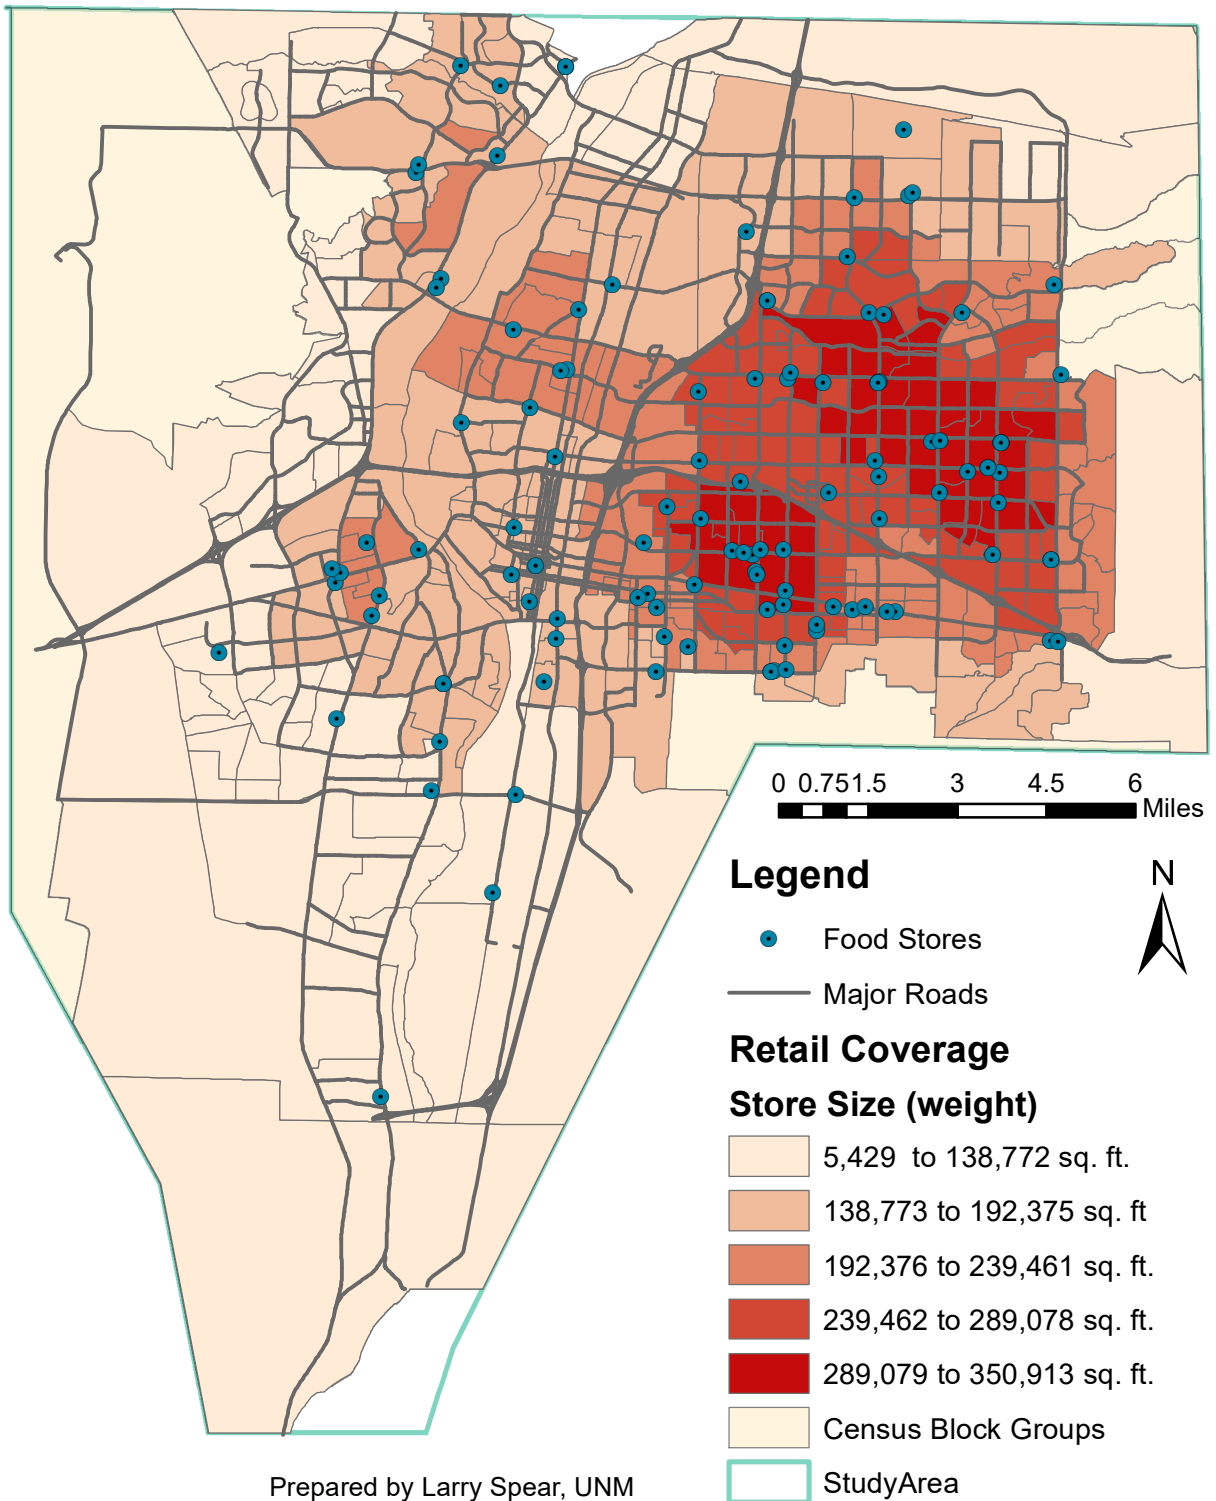

Albuquerque, NM - Food Retail Coverage, 2013

Preliminary Gravity Model Results (infogroup data)

Prepared by Larry Spear, UNM
<http://www.unm.edu/~lspear>
2/15/2016