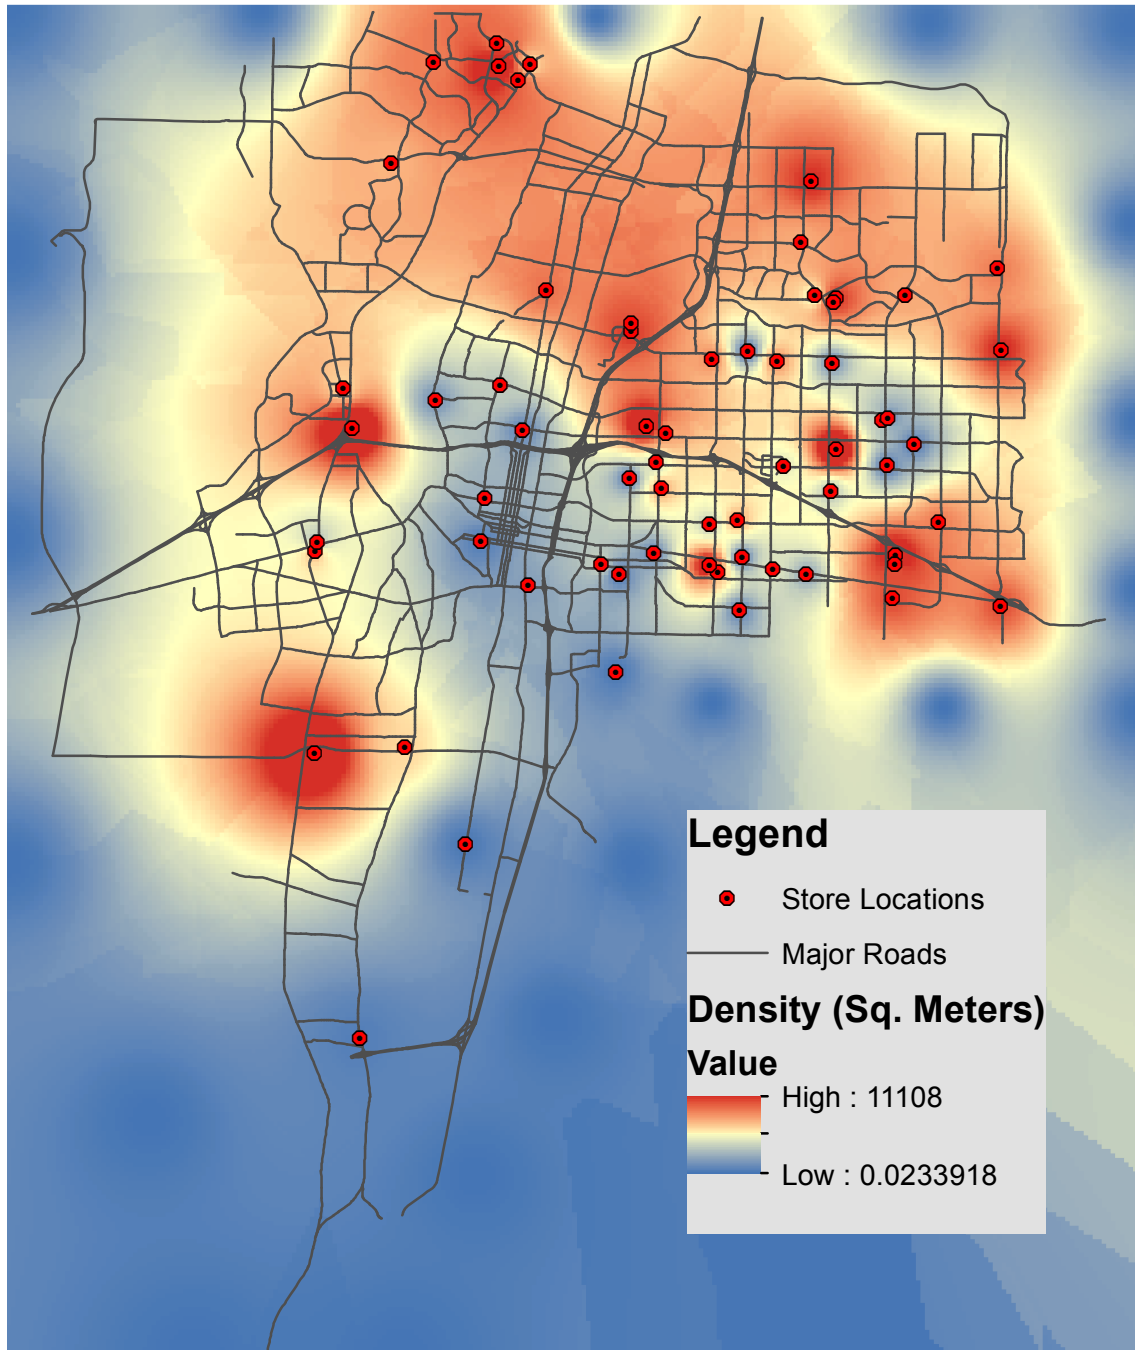

# Albuquerque Major Food Store Density, 2010

## Preliminary IDW Interpolation

Prepared: 8/06/2012  
by Larry Spear