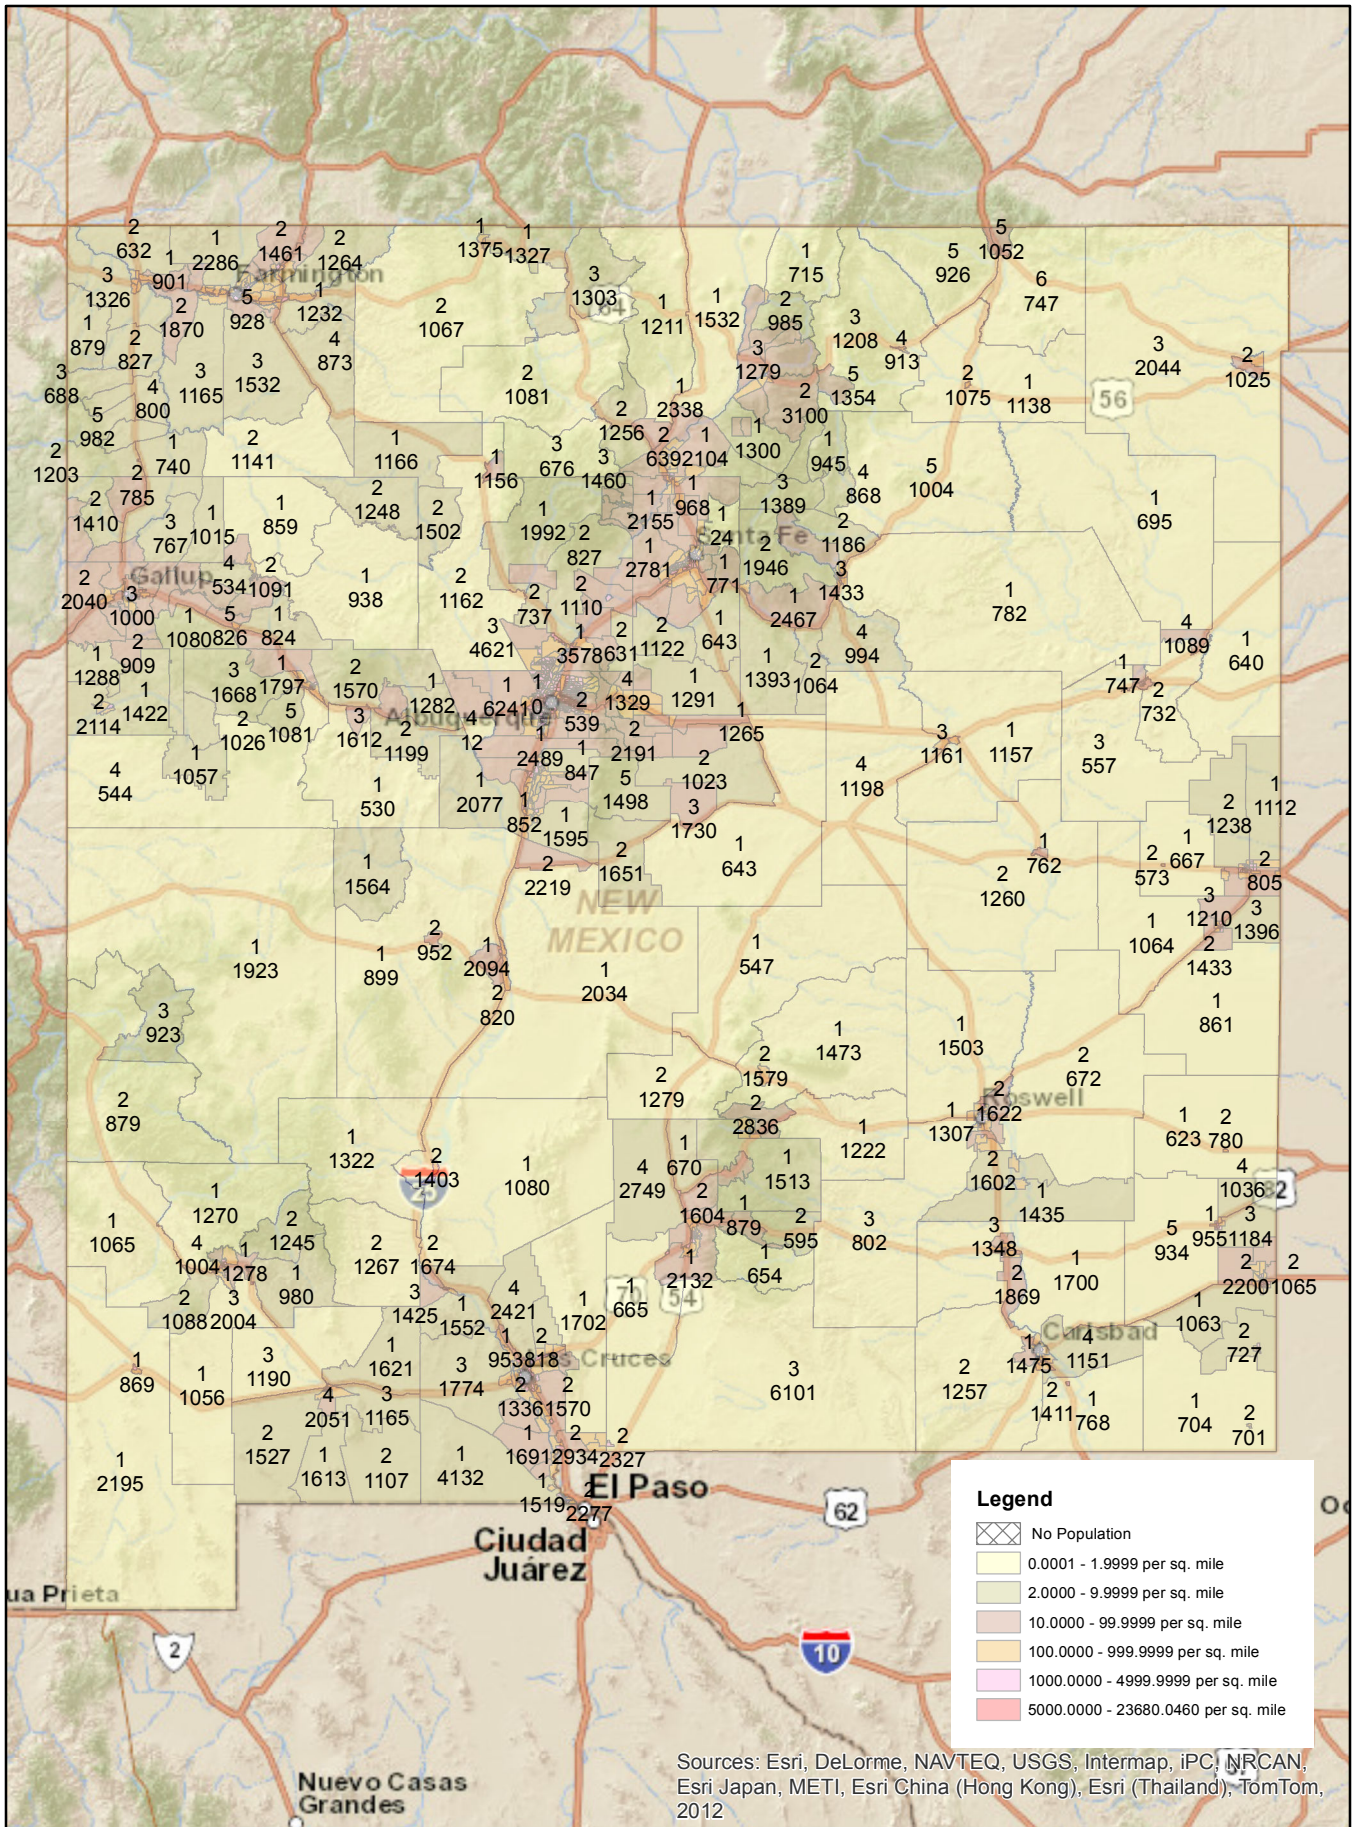

New Mexico 2010 Population Density

0 20 40 80 120 160 Miles

Prepared by Larry Spear
8/7/2012